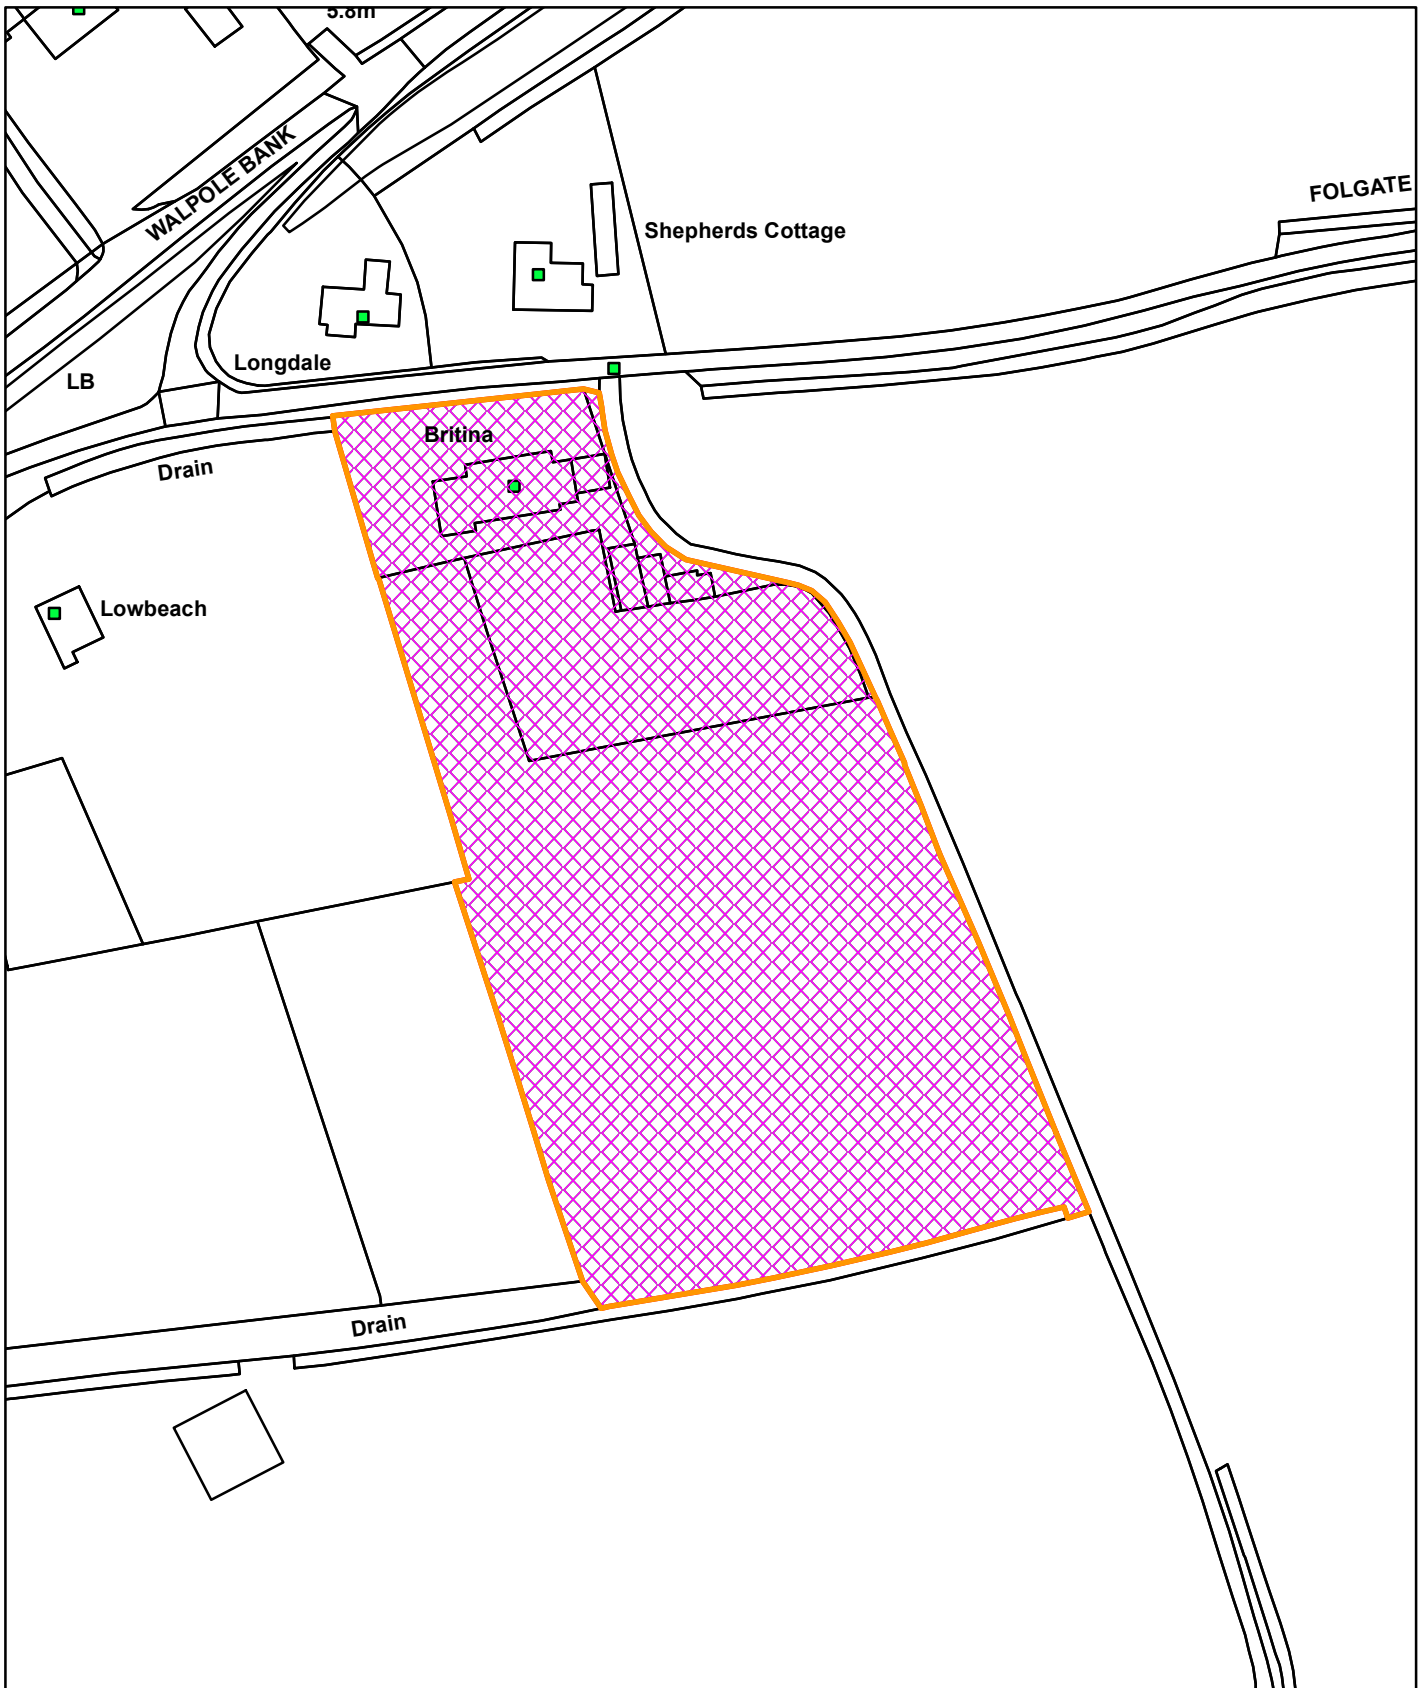

22/00832/F

Britina Folgate Lane Walpole St Andrew Wisbech PE14 7JA

© Crown copyright and database rights 2023
Ordnance Survey 100024314

22/06/2023